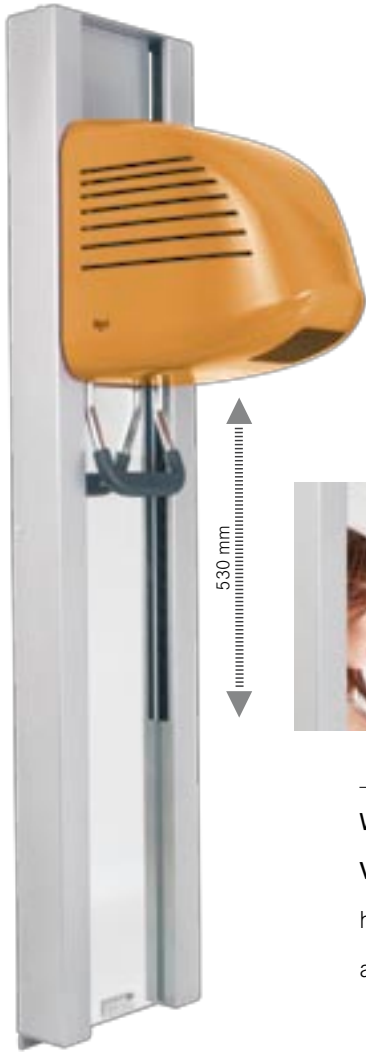

WARM-AIR SHOWERS

REZ VENDAVAL

Vendaval devices are equipped with high-power ventilators to ensure dependable long-term usage. The state-of-the-art, high-frequency radar technology with precisely set coverage allows problem-free positioning. The warm-air showers come in robust low-maintenance plastic casings and are available in numerous colour combinations with or without height-adjustment. The height adjustable devices can be equipped with a crystal mirror that allows you to do your hair during drying.

By the way! The warm-air shower «Vendaval» is the only real vandalism resistant device in its class.

HANDSFREE, HIGH FREQUENCY RADAR TECHNOLOGY WITH TIMER

Developed by Rez this novelty revolutionises the use of warm-air showers. A great benefit to users is the convenient timer. As soon as the radar detects a movement in its precisely set coverage area (0-30 cm) the device turns on and runs for 2.5 minutes. As long as the radar detects movement the device keeps operating its 2.5 minutes

For more current information, tips and planning help go to www.rez-ag.ch/warm-air-showers

AVANTAGES OF THE REZ WARM-AIR SHOWERS

- for long-term, tough, daily use
- guaranteed durability
- vandalism resistant
- height adjustment is standard in metal
- minimal maintenance
- conforms to highest safety requirements
- handsfree, high-frequency radar with timer

Warm-air showers Vendaval

for public places

	Vandalism resistant plastic casing	Fixed device	Height adjustable (V)	HF radar with timer	Air exhaust (m ³ /h)	Weight (kg)	Dimensions (l x h x w)
Vendaval	■	■		■	258	4.0	245x300x305
Vendaval V	■		■	■	258	19.0	250x1210x379
Vendaval V/S	■		■	■	258	20.0	250x1210x379